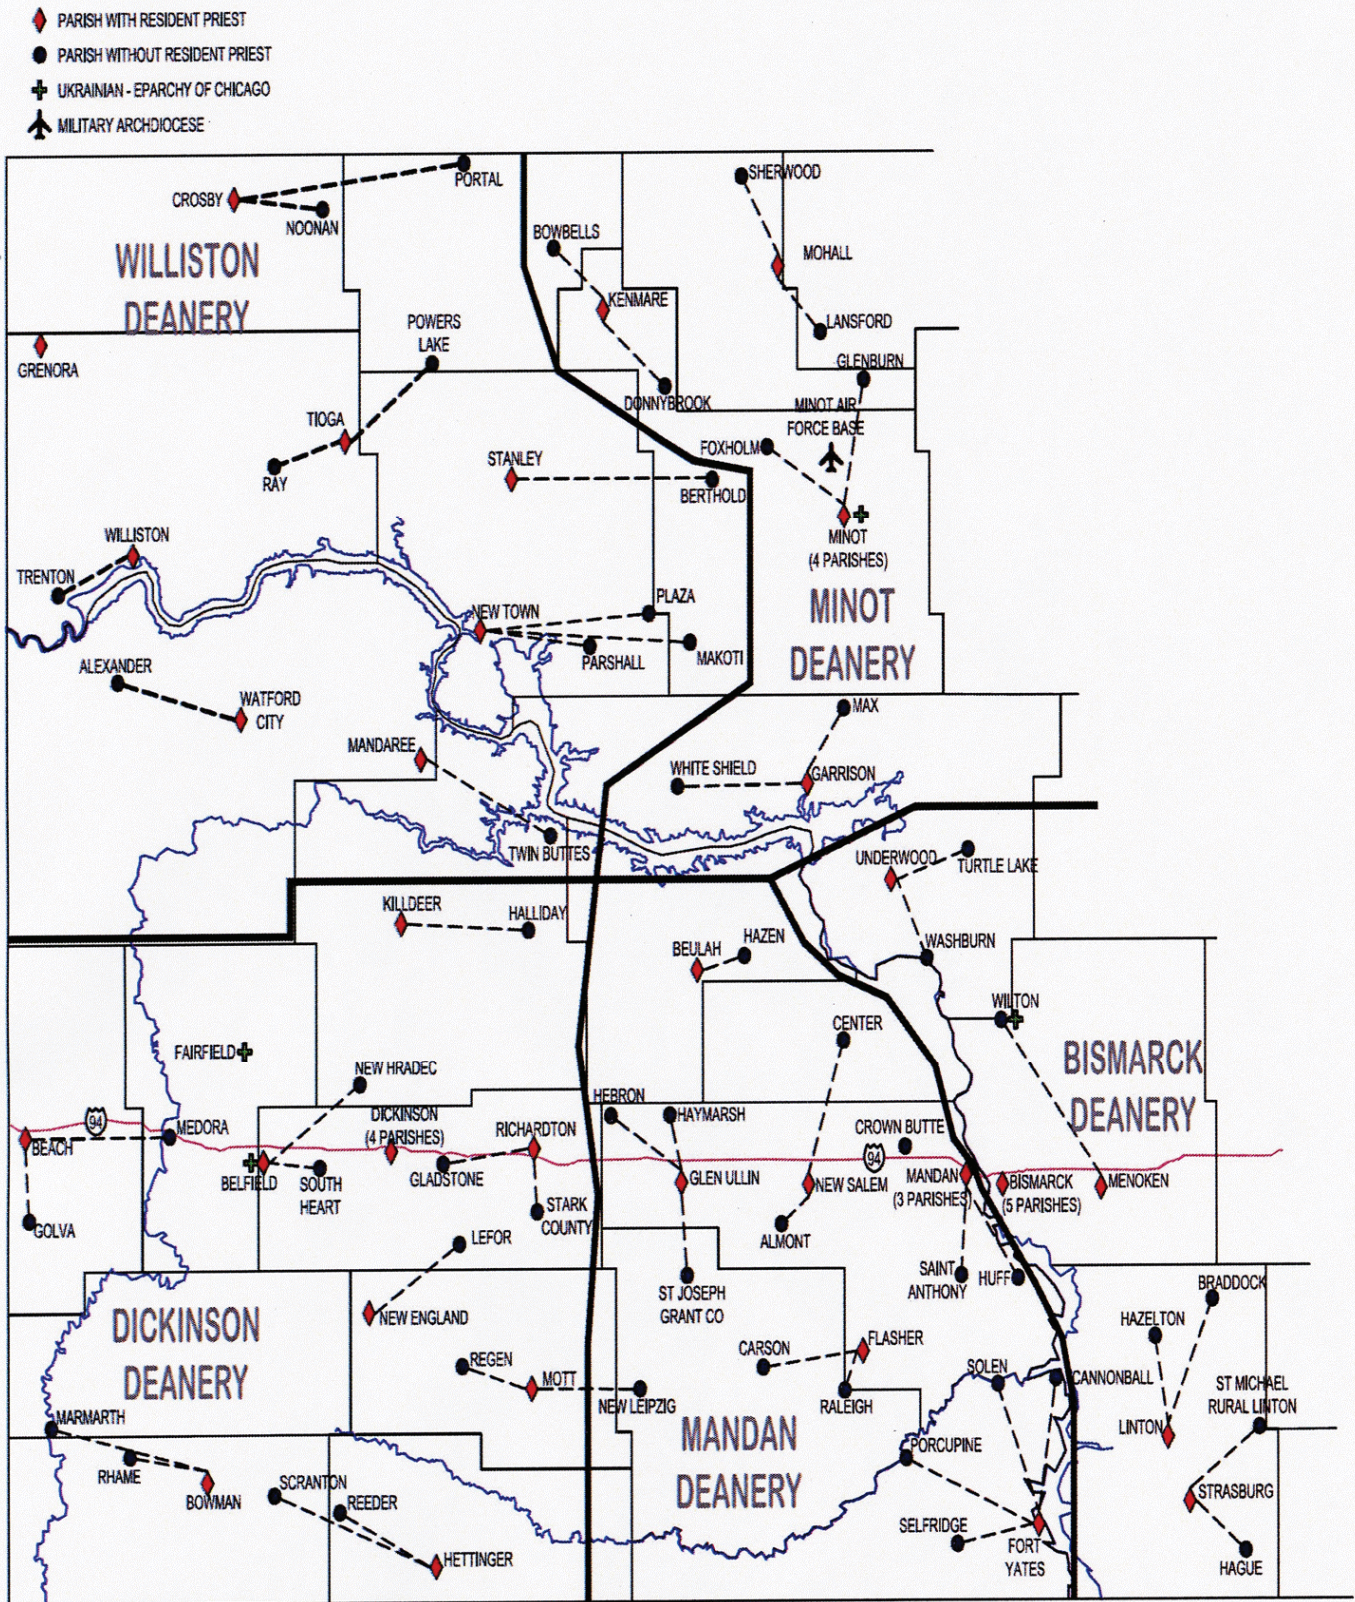

PARISHES WITHIN THE DIOCESE OF BISMARCK

BISMARCK PARISHES
 CATHEDRAL OF THE HOLY SPIRIT
 ASCENSION
 ST. MARY
 SAINT ANNE
 CORPUS CHRISTI

MANDAN PARISHES
 ST. JOSEPH
 CHRIST THE KING
 SPIRIT OF LIFE

DICKINSON PARISHES
 QUEEN OF PEACE
 ST. JOSEPH
 ST. PATRICK
 ST. WENCESLAUS

MINOT PARISHES
 OUR LADY OF GRACE
 ST. JOHN THE APOSTLE
 ST. LEO
 ST. THERESE, THE LITTLE
 FLOWER